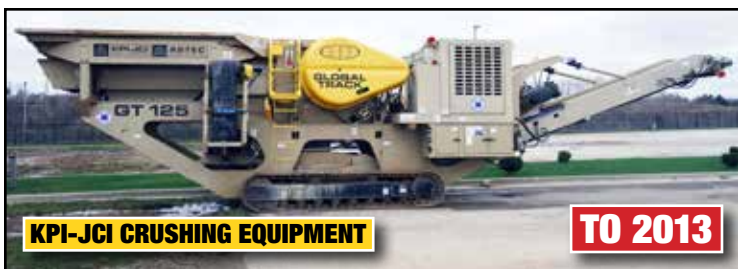

12500 S. Cicero Ave., Alsip IL | 5958 Columbia Pkwy., Rockford IL

(20) VOLVO A40F ARTICULATING HAUL TRUCKS

**TO 2013
LOW HOURS**

ONE OF THE LARGEST VOLVO/DOOSAN EQUIPMENT DEALERS IN N. AMERICA!

(11) VOLVO LOADERS TO 2015

**VOLVO
EXCAVATORS
TO 2015**

VOLVO EC300DL

KPI-JCI CRUSHING EQUIPMENT

TO 2013

AS NEW DOOSAN COMPRESSORS & GENERATORS

Maynards

SINCE 1902

AUCTIONS | LIQUIDATIONS | APPRAISALS

LARGE QTY. OF POWER HAND TOOLS

LARGE QTY. OF ATTACHMENTS

ATTACHMENTS

- (10) NPK/INGERSOLL-RAND Hydraulic Hammers - (2) NPK 6C, NPK G18, (2) NPK G, Volvo HP3200, Ingersoll-Rand Hammers BCR 120 and BCRB 75/35 Hammers, Hydraulic Tampers, NPK Concrete Jaw Sets - M28G, K
- (OVER 200) ATTACHMENTS: Loader Bucket: 90mm Quick Coupler for EC250DL / 12,10" and 9"5" Arms / 100"-L70G / 98" GP / L120 4.7 cu. yd. / L150 10.2 cu. yd. / L90G 3.5 yd. / (10) 59" Fork Attachments / (4) 3-Section Material Handling Arms / Misc. Forks and Forklift / Skid-steer Booms, Forks and Attachments / Material Handler Buckets / Excavator Buckets: 48" EC340 / 54" EC340 / 72" EC480 / (2) 24" EC220 / 36" and 54" EC220 / 24" and 36" EC250 / (2) 54" EC250 / (3) 36" EC160 and 180 / (2) 30" EC 340 and 380 / (25) Misc 24" to 54" Buckets