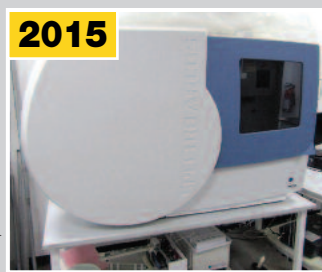

CSC K-2 Reversible Hammer Mill

AMETEK Spectro Arcos Smart Analyzer

B L U E O A K™

WEBCAST AUCTION STARTS:

**THURSDAY,
MARCH 28th**

@10:00AM CST

PREVIEW & INSPECTION:

Tue. & Wed., March 26 & 27
from 9:00am to 4:00pm

Each Day or by Appointment

INSPECTION LOCATION:

1024 Ohlendorf Road
Osceola, AR 72370

**TO BID, GO TO:
maynards.com**

18% BUYER'S PREMIUM

SALE CONDUCTED BY
Maynards
SINCE 1902

AUCTIONS | LIQUIDATIONS | APPRAISALS

21700 Northwestern Hwy.
Suite 1180
Southfield, MI 48075
Tel: (248) 569-9781

www.maynards.com

SALE IN CONJUNCTION WITH

BIDITUP
BIDITUP AUCTIONS WORLDWIDE
AN INDUSTRIAL ASSETS COMPANY

2301 Belgrave Avenue
Huntington Park, CA 90255
Tel: (818) 508-7034

www.biditup.com

Place your bid now!
REGISTER AT

BidSpotter.com